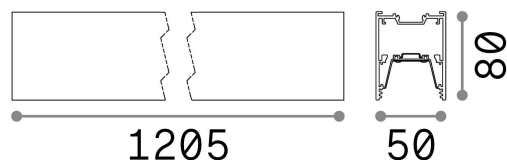

General info

Technical - Systems

Ean	8021696191997
Item	FLUO WIDE 1200 3000K BK
Installation	Systems
Guarantee	5 years
Gross weight	4.88 kg
Volume	0.018311 m ³

Technical info

Net weight	2.89 kg
Insulation class	I
Protection index	IP20
Compliance	CE
Operating temperature	0° ~ +40 °C
Full load efficiency	X
Dimmer	NO, On-Off
Power output	220-240 V AC 50/60 Hz
Power supply	In-built, included Replaceable (by qualified operators only), electronic, tridonic
Accessories not included	Mounting kit (suspension, recessed, surface), Dimmable driver, Luminous corner, Structure connector

Source info

Integrated source	Integrated LED module
Replaceable source	Replaceable (by qualified operators only)
Power	27 W
Emission	Direct
Max consumption	max 27,00 W
Features LED	LED SMD SAMSUNG
CCT LED	3000 K
Duration LED (t. 25°C)	50000 h
CRI	> 80
SDCM	3
Light beam	105°
Light beam flux	3750 lm
Useful light flux	2700 lm